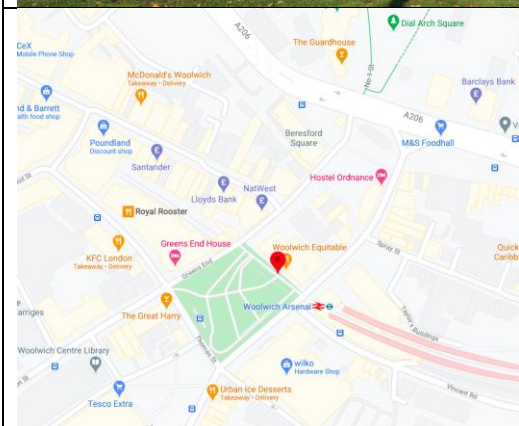

General Gordon Square

Address:

[General Gordon Square, Woolwich, SE18](#)

Transport:

Woolwich Arsenal - South Eastern & DLR;
Buses all couple of mins walk

Accessibility:

- Wheelchair Accessible: Level Access and Accessible Toilets
- Assistance Dogs Welcome
- Audio Described (Digital Introduction)
- Easy Read Description
- Induction Loop on Viewing Area

Access content will be available online via your mobile phone.

**TRANSPORT
FOR LONDON**
EVERY JOURNEY MATTERS

For more information:

Visit www.tfl.gov.uk to plan your journey to Woolwich Arsenal station.

Directions from Woolwich Arsenal Station

Exit Woolwich arsenal station. A ramp is available to the left.

Next, turn left towards the zebra crossing.

Cross the zebra crossing.

Once you cross the zebra crossing, you will have arrived in General Gordon Square.