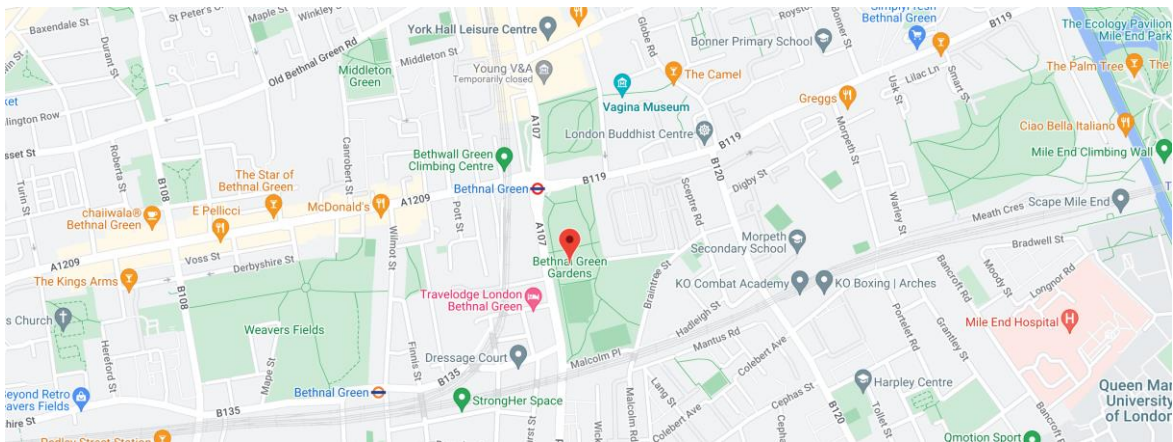

## Bethnal Green Gardens

### Route from Bethnal Green Tube Station

Address: 10 Witan St., Bethnal Green, London E2 6FG

What 3 Words:  
loops.snail.detect

#### Transport:

**Tube:** Bethnal Green Station (Central line) – 5 minute walk

**Bus:** Bethnal Green Station Bus Stop A (106, 254, 309, 388, D3, D6, N253) – 5 minute walk

**Access:**

This site has full level access.

Walk across the crossings on Roman Rd.

Enter Bethnal Green Gardens.

Turn left.

Follow the path as it curves to the right.

The site will be on your right.