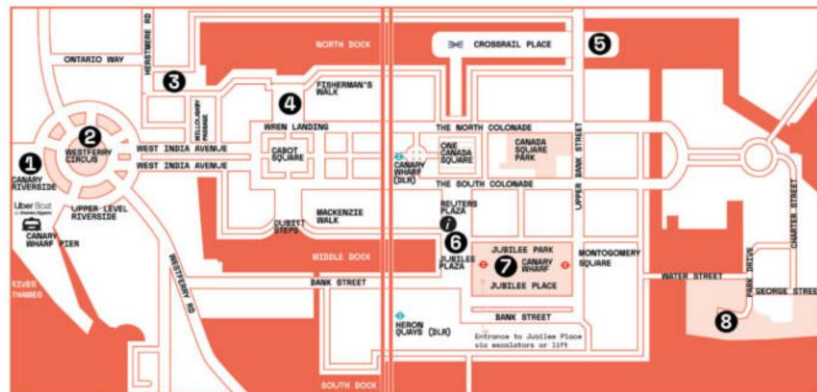

Canary Riverside, Canary Wharf

Directions from Canary Wharf Tube Station

Our Access Area is at Canary Riverside. This is the meeting point for our tours.

Address: Canary Riverside,
Canary Wharf, London, E14
8RR

What 3 Words:
indeed.ships.cheese

DANCING CITY

SAT 10 SEPT -
SUN 11 SEPT

- ① CANARY RIVERSIDE
- ② WESTFERRY CIRCUS
- ③ COLUMBUS COURTYARD
- ④ WREN LANDING
- ⑤ CROSSRAIL PLACE
- ⑥ JUBILEE PLAZA
- ⑦ JUBILEE PLACE
- ⑧ HARBOUR QUAY GARDENS

Walk straight on, taking a slight right.

Keep walking following the path.

Exit the path and take a right, under the bridge, toward Canary Wharf DLR Station.

Turn left before crossing the street.

Walk straight on.

Curve right with the footpath.

Turn left at 25 West India Avenue on Cabot Square.

Follow the footpath until you reach the roundabout.

Turn left and follow the roundabout.

Walk across the crossing.

The Access Area will be straight ahead.