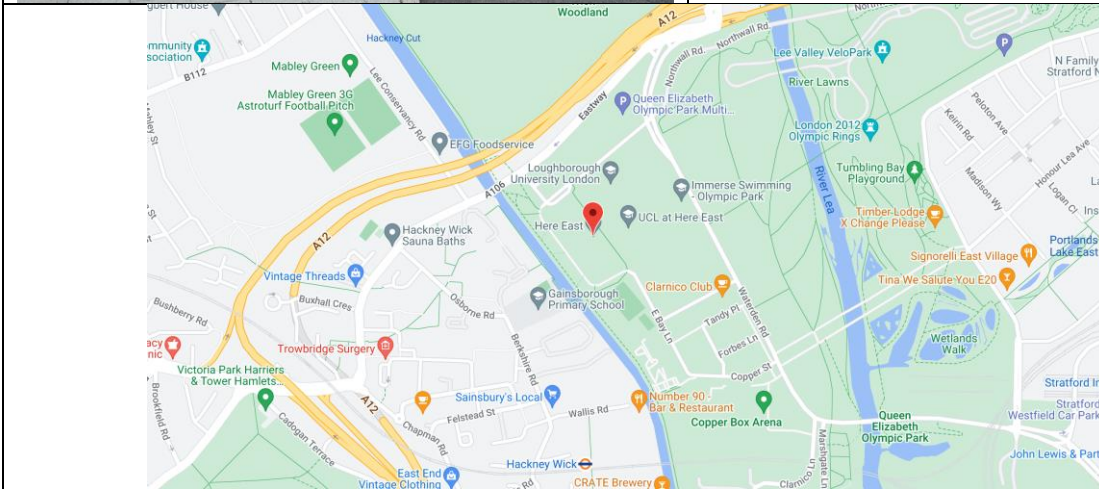

## Queen Elizabeth Olympic Multi-Storey Car Park Route from Stratford Station

**Address:** Queen Elizabeth Olympic Multi-Storey Car Park, London, E15 2HB

**What 3 Words:**  
thinks.today.rides

	<p><b>Transport:</b></p> <p>Nearest station: Stratford (DLR, London Overground, Elizabeth Line and Jubilee Line)</p> <p>Bus stop: Here East (Stop P)</p>
	<p><b>Access:</b></p> <p>Lifts are available within the car park to access the performance.</p> <p>Our volunteers will be available near the station and site for support.</p>
	<p><b>For more information:</b></p> <p>Visit <a href="http://www.tfl.gov.uk">www.tfl.gov.uk</a> to plan your journey to Stratford Station.</p>

Follow signs to exit Stratford Station via the “Queen Elizabeth Olympic Park” exit.

Continue forward, slightly bearing right.

Continue walking toward Stratford City Bus Station.

Cross the street at the crossings to reach Stop W.

Board the 388.

Exit at Here East (Stop P) after 2 stops.

You will see Queen Elizabeth Olympic Multi-Storey Car Park ahead. Enter via entrance C.