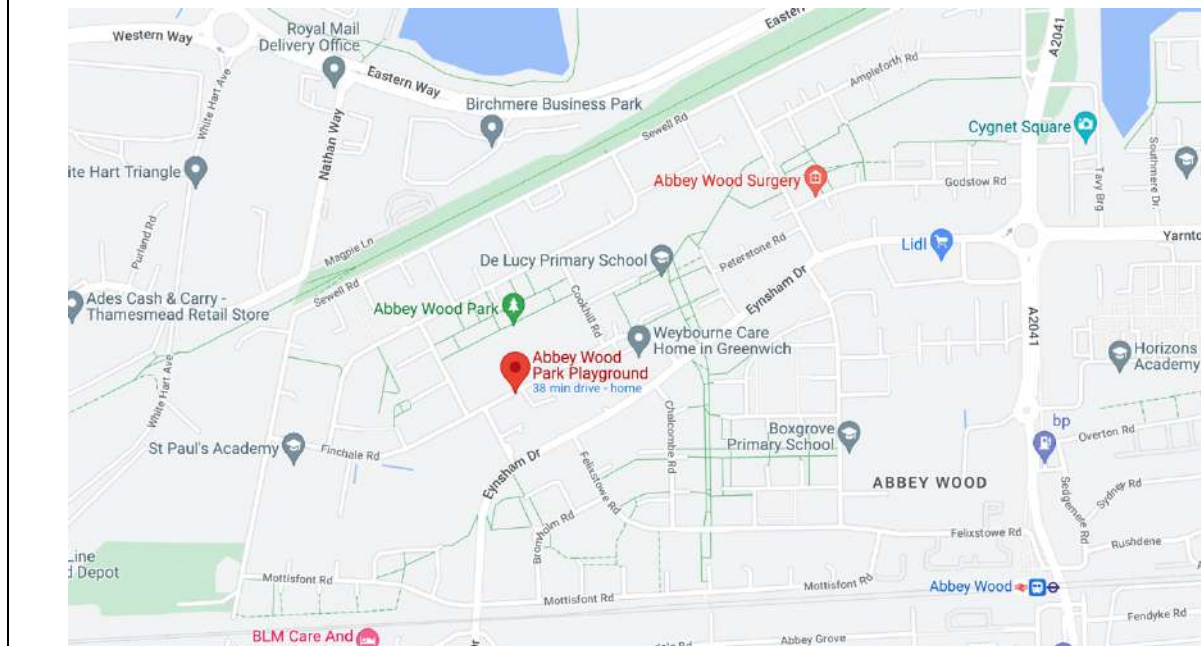

## Abbey Wood Park Playground Route from Abbey Wood Station

**Address:**  
Abbey Wood Park  
Playground, SE2 9DD

**What 3 Words:**  
///natively.ship.loss

**Transport:**

**Train:** Abbey Wood Station (15 minutes)

## Walking route from Abbey Wood Station

	<p>Exit Abbey Wood Station onto Felixstowe Road.</p>
	<p>Continue left on Felixstowe Road.</p> <p>Continue walking for about 8 minutes.</p>
	<p>At the end of the road, turn left.</p> <p>Cross the road at the traffic lights.</p>

At Co-op, turn right and walk between the flat block and the Dental Practice.

Continue through Byland Close.

Cross the road and enter the multi-use games area.