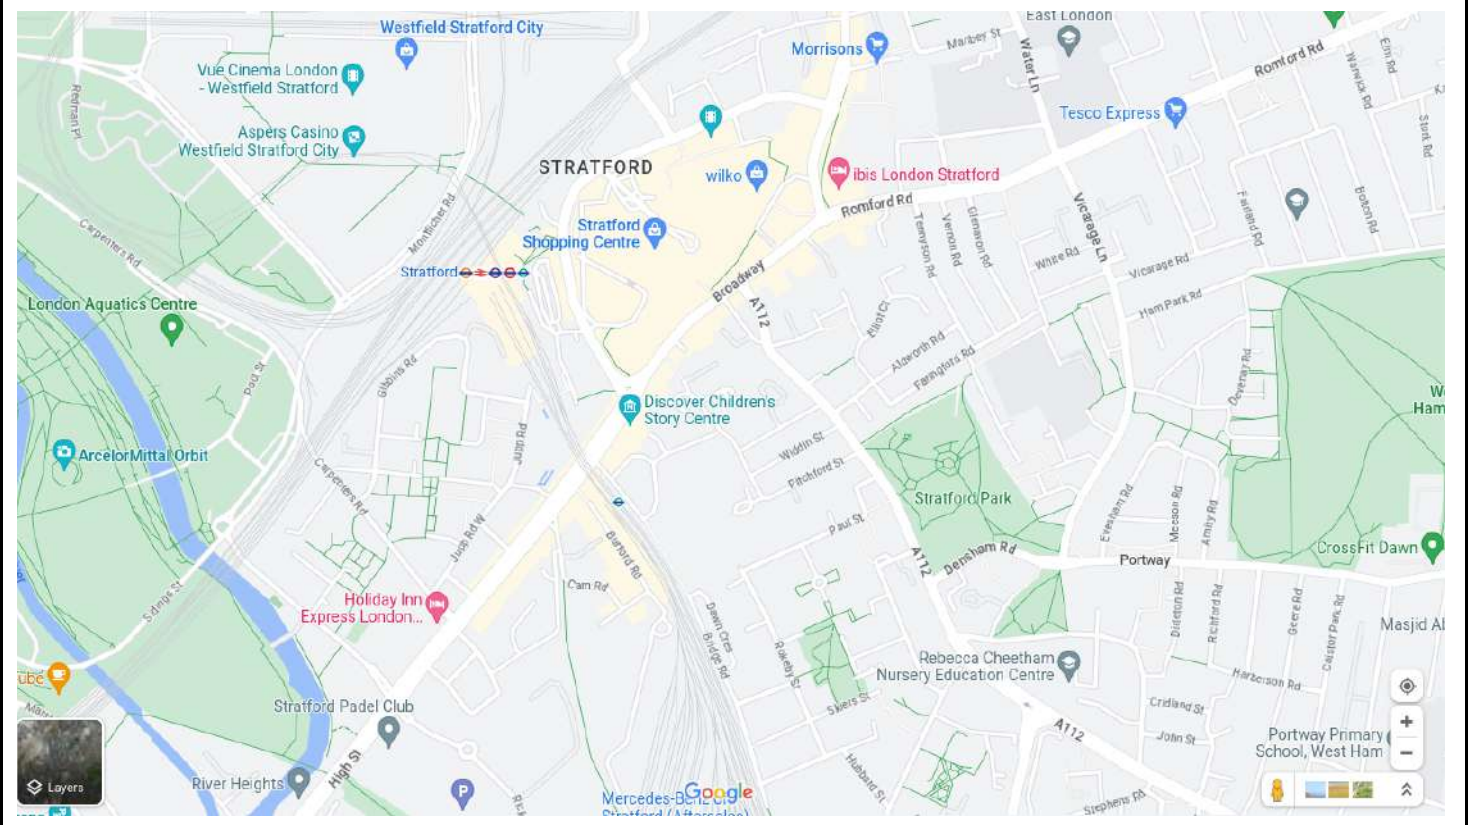

Woman, Life, Freedom!, Stratford Park

Route from Stratford Station

Address:
West Ham Lane, London
E15 4PT

What 3 Words:
///united.rich.seated

Transport:

Train:

Stratford (12 min walk)

Buses:

Route from Stratford Station

Exit Stratford Station. Follow signs for Stratford Town Centre and bus station.

Head towards the shopping centre via the crossing.

Cross Great Eastern Rd and enter Stratford Shopping Centre.

Walk past the indoor market.

Carry straight on into East Mall.

Exit the shopping centre and bear left.

Walk past the memorial to the crossing.

Cross Broadway and bear right.

Turn left onto West Ham Lane

Cross onto the other side of West Ham Lane.

Pass the L&Q building.

Continue on West Ham Lane
Crossing Mark St and Aldworth
Rd.

You will see Stratford Park on
your left.

You will arrive at the main
entrance.

Volunteers will be there to
direct and assist you.