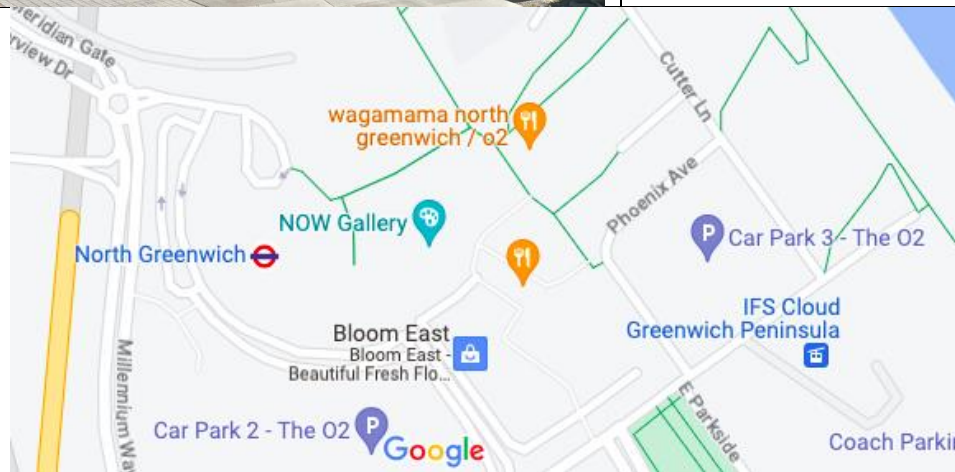

Life Lines, Peninsula Square

Route from North Greenwich Station

Address: The Tide,
Peninsula Square,
SE10 0ES

What 3 Words:
///Trying.nests.poem

Transport:

North Greenwich station Jubilee line – 3 minute walk
North Greenwich Station bus stops (108, 129, 132, 161, 180, 188, 335, 422, 472, 486)

Exit North Greenwich Station.

Continue straight on.

The Now Gallery will be on your right.

The performance starts on the Now Gallery.