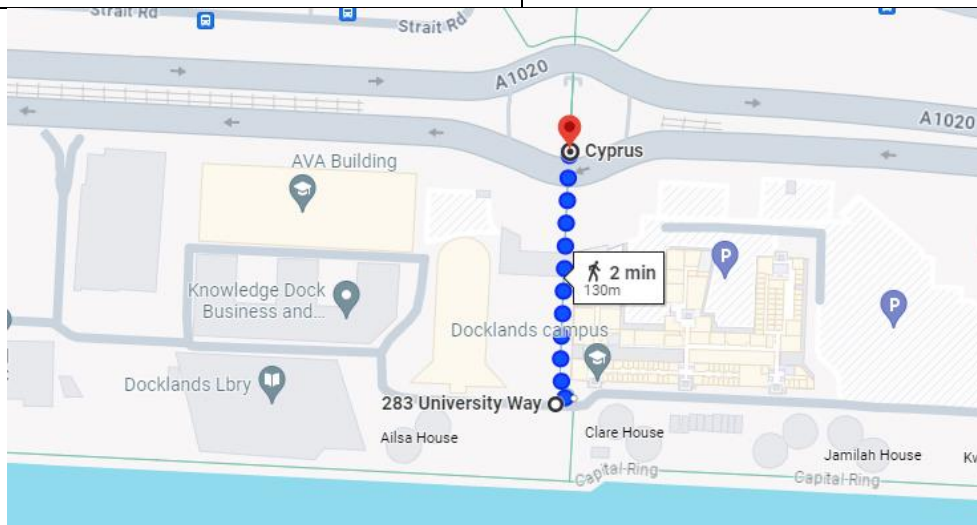

THAW- University of East London

Route from DLR Cyprus station.

Address:
University Way

What 3 Words:
///wipes.shell.senior

Transport:

DLR Cyprus station (130m)

Busses: 376 and 678

Cypress Station or Devalls Close

Plan Your Journey:

Visit www.tfl.gov.uk

Route from DLR Cyprus station

Exit DLR Cyprus station platform 1

Look for the bridge that leads to the University of East London.

Cross the bridge.

Walk towards the University of East London campus.

Continue on the painted floor, pass under the University of East London student union building.

Follow the painted floor until you reach the University way.

Cross University Way on the colorful pedestrian crossing.

Continue through the frames towards the river and turn right at the end.

Follow the slope to the access viewing area will be on your right side.