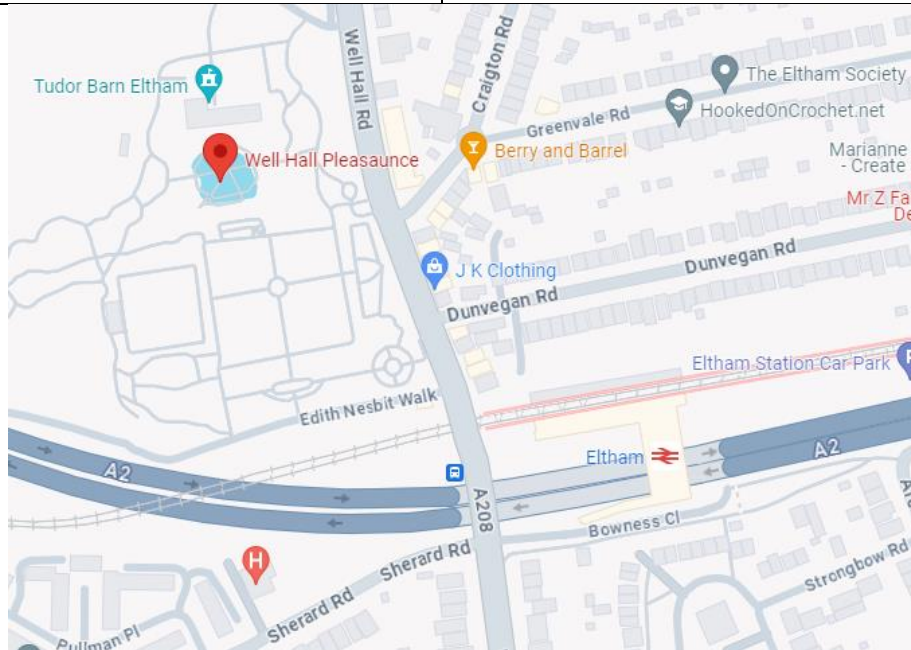

# Well Hall Pleasaunce

Photo Route from Eltham Station

Address

Well Hall Pleasaunce, Well Hall Rd, London SE9 6SL

What 3 words:

///aura.seats.shield

**For more information:**  
Visit [www.tfl.gov.uk](http://www.tfl.gov.uk) to plan your journey .

## Route from Eltham Station.

Exit Eltham Station and turn right.

Follow the path to the main road.

When you reach the main road turn right, under the bridge.

Use the pedestrian crossing to cross to the other side of the Well Hall Road.

Continue down Well Hall Road with the park on your left.

Enter the Well Hall  
Pleasaunce entrance gate.

Follow the path to the left  
past the toilets, go through  
the next gate.

Turn right through the gates  
into a courtyard.

Follow the path on right  
hand side of the courtyard.

Go through the brickwork arch.

Follow the path on the left.

You will arrive at the Crap At Animals site.