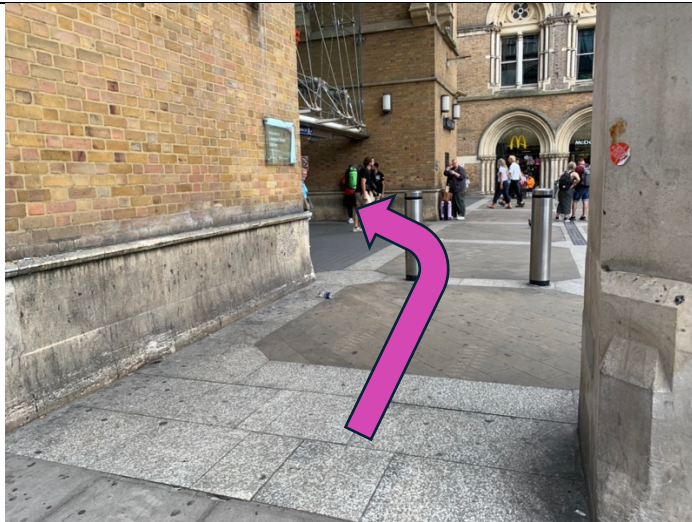

FROM HERE ON

Route from Liverpool Street Station

Address: Exchange Square,
Sun St Passage,
EC2A 2EH

w3w/bugs.transit.vast

For more information:
Visit www.tfl.gov.uk to plan
your journey .

Route from Elizabeth Line Liverpool Street Exit.

Exit Liverpool Street Station from the Elizabeth Line.

Walk around the Elizabeth Line Entrance towards Liverpool Street mainline station.

Walk past the silver sculpture.

Cross sunset passage and towards Liverpool Street mainline station.

Enter Liverpool Street Station and head to the left.

Route from Liverpool Street station.

Walk along the walk way with M&S on your right.

Continue along the path keeping the shops on your right.

Exit onto Sun Street Passage.

Continue on Sun Street Passage.

Use the lift or the stairs to go up to Exchange Square.

You will arrive at Exchange Square.