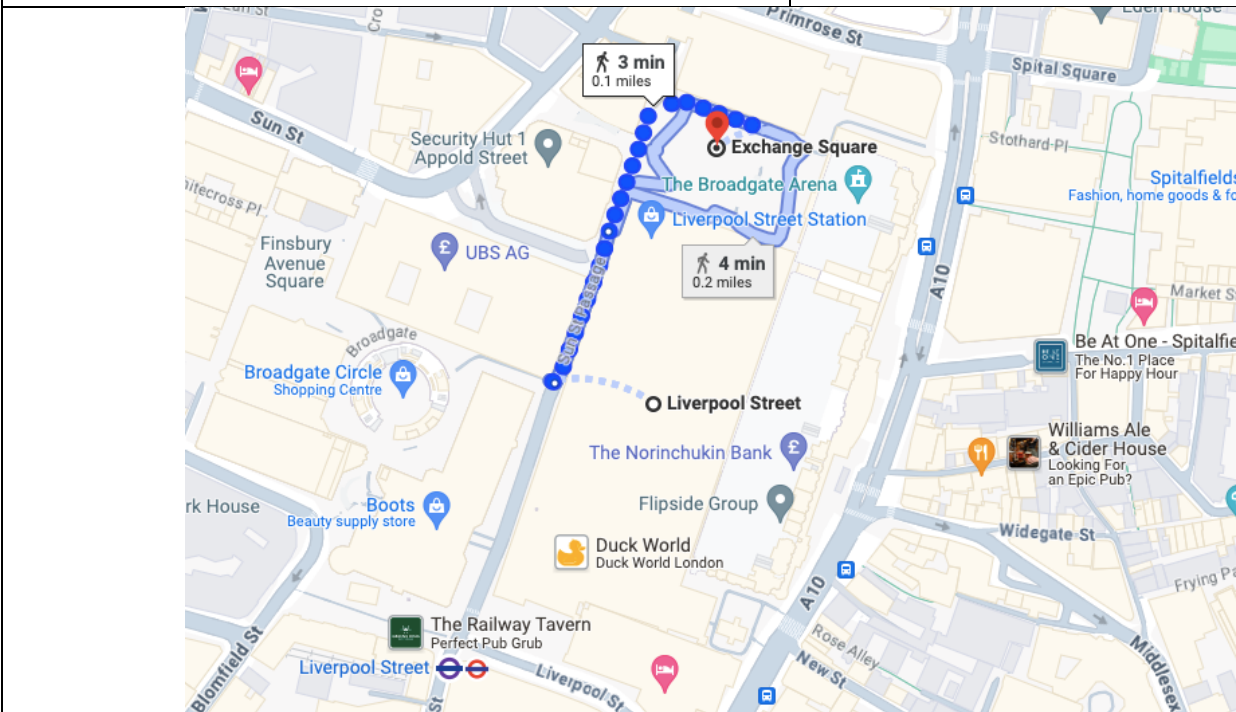

FROM HERE ON

Route from Liverpool Street Station

Address: Exchange Square,
Sun St Passage,
EC2A 2EH

w3w/bugs.transit.vast

For more information:
Visit www.tfl.gov.uk to plan
your journey .

Route from Elizabeth Line Liverpool Street Exit.

Exit Liverpool Street Station from the Elizabeth Line.

Walk around the Elizabeth Line Entrance towards Liverpool Street mainline station.

Walk past the silver sculpture.

Cross sunset passage and towards Liverpool Street mainline station.

Enter Liverpool Street Station and head to the left.

Route from Liverpool Street station.

Walk along the walk way with M&S on your right.

Continue along the path keeping the shops on your right.

Exit onto Sun Street Passage.

Continue on Sun Street Passage.

Use the lift or the stairs to go up to Exchange Square.

You will arrive at Exchange Square.