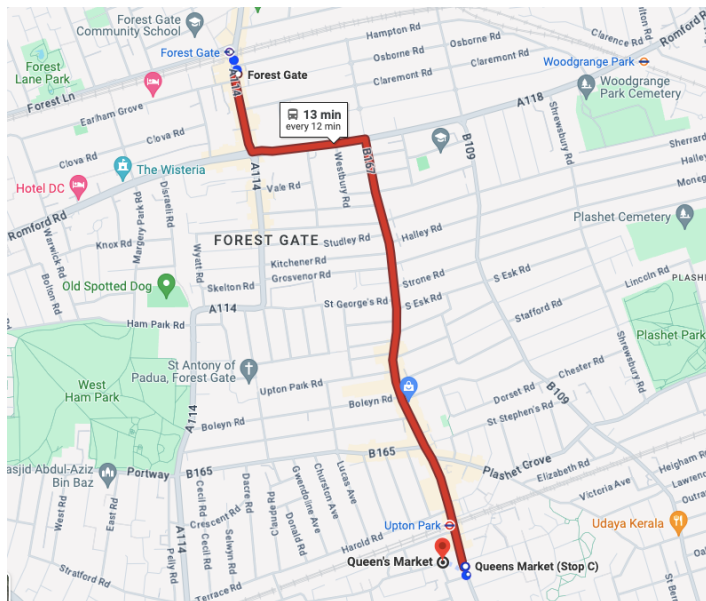

# WORLD KIOSK

Step-free access photo route from Forest Gate via buses.

Address:  
Queen's Square, Green  
Street. E139JJ

What 3 Words  
///bared.stand.locker

Train to Forest Gate.

The either 58 or 330 bus to  
Upton Park.

## Route from Forest Gate Step-free

Exit Forest Gate Station

Cross Woodrange Road and turn right.

Continue on Woodrange Road.

At bus stop B take either the 58 or 330 towards Upton Park.

Get off the bus at Upton Park Station bus stop B

Continue on Green Street towards Upton Park station.

Cross Greet Street at the traffic lights to Upton Park Station and continue on Green Street towards Queens Market.

Continue down the slope until you reach the intersection with Queens Road. Cross Queens Road staying on Green Street.

Continue straight past the Queen's Pub on your right.

Just past the pub, you will find the site for World Kiosk on your right.