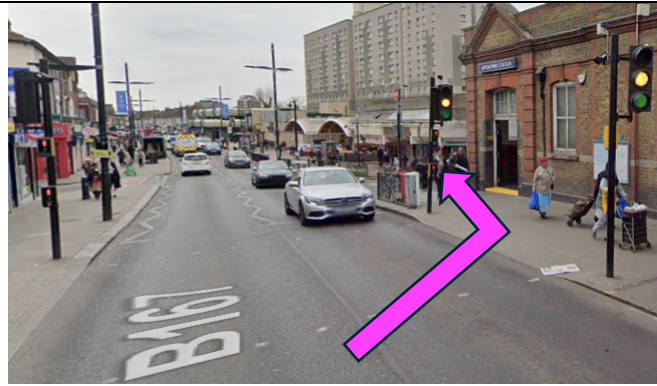

# WORLD KIOSK

Step-free access photo route from Forest Gate via buses.

Address:  
Queen's Square, Green  
Street. E139JJ

What 3 Words  
///bared.stand.locker

Train to Forest Gate.

The either 58 or 330 bus to  
Upton Park.

## Route from Forest Gate Step-free

Exit Forest Gate Station

Cross Woodrange Road and turn right.

Continue on Woodrange Road.

At bus stop B take either the 58 or 330 towards Upton Park.

Get off the bus at Upton Park Station bus stop B

Continue on Green Street towards Upton Park station.

Cross Greet Street at the traffic lights to Upton Park Station and continue on Green Street towards Queens Market.

Continue down the slope until you reach the intersection with Queens Road. Cross Queens Road staying on Green Street.