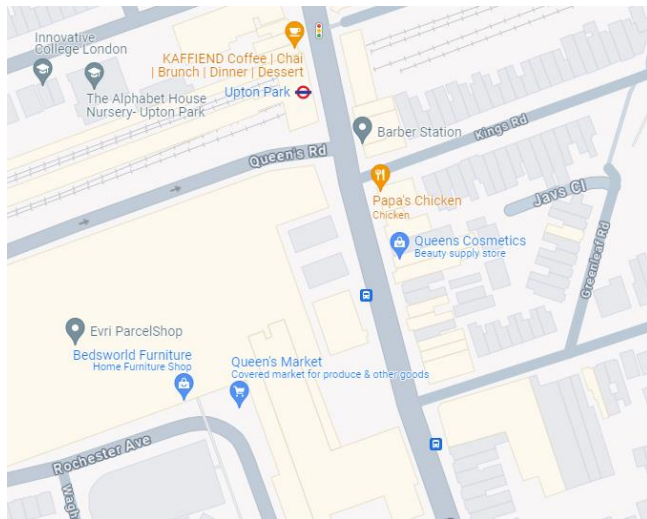

WORLD KIOSK

Route from Upton Park tube station- No step free access from Upton Park.

For step-free access see photo route from Forest Gate.

Address:
Queen's Square, Green Street.
E139JJ

What 3 Words
///bared.stand.locker

Distance:
170m from Upton Park to
Queen's Square

Train: Upton Park

Busses: 58, 104, 330, 376

Plan Your Journey
www.tfl.gov.uk

Route from Upton Park station

Exit Upton Park station.

Once outside, turn right onto Green Street.

Continue down the slope until you reach the intersection with Queens Road.
Cross Queens Road staying on Green Street.

Continue straight past the Queen's Pub on your right.

Just past the pub, you will find the site for World Kiosk on your right.