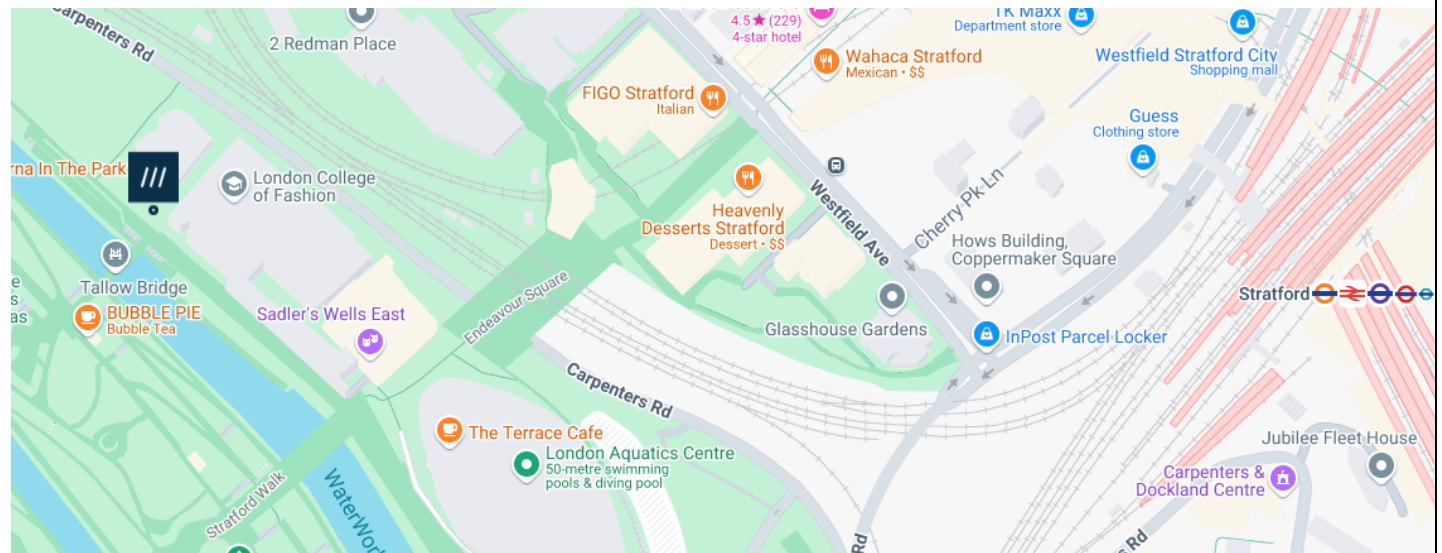

Are You Here for the Meeting, Dancing City Watergate

Route from Stratford Station, Montfichet Road (Westfield Exit)

Address:
Queen Elizabeth Olympic Park
Waterfront Square
E20 2AQ

what3words.com/cross.orbit.pets

Transport
Stratford Station and Bus Station

Plan Your Journey:
Visit www.tfl.gov.uk

Route from Stratford Station, Montfichet Road (Westfield Exit)

Exit Stratford Station onto Montfichet Road (Westfield Exit)

Use the lift, stairs or escalators opposite the station exit to get to level 1.

Turn into Westfield shopping center and walk past M&S on your left.

Continue down the covered avenue of shops.

Exit the covered area and turn left past the restaurants and covered seating.

Cross Westfield Avenue and continue straight on.

Continue straight through Stratford Cross on Stratford Walk.

Pass the Aquatics Centre on your left on Stratford Walk.

Before the bridge take the lift down to the riverside.