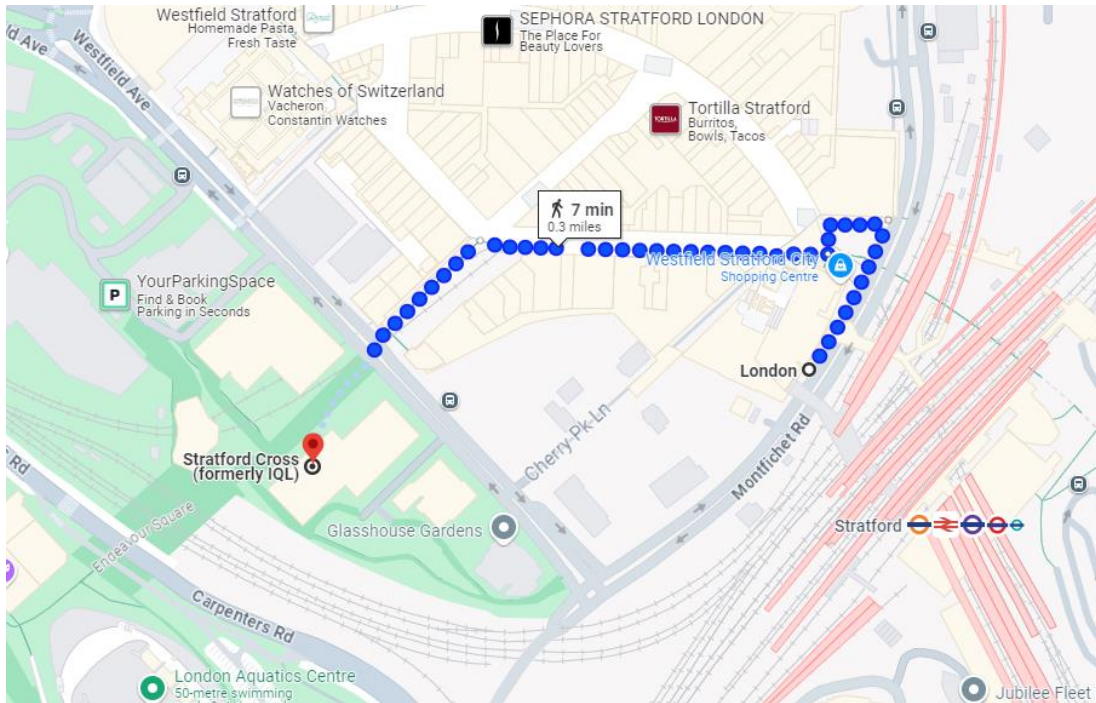

# Touch Dancing City- Stratford Cross

Route from Stratford Station, Montfichet Road (Westfield Exit)

Address:  
Stratford Cross, 5 Westfield Ave,  
E20 1HZ

[//what3words.com/clues.leads.grows](http://what3words.com/clues.leads.grows)

## Route from Stratford Station, Montfichet Road (Westfield Exit)

Exit Stratford Station onto Montfichet Road (Westfield Exit)

Use the lift, stairs or escalators opposite the station exit to get to level 1.

Turn into Westfield shopping center and walk past M&S on your left.

Continue down the covered avenue of shops.

Exit the covered area and turn left past the restaurants and covered seating.

Cross Westfield Avenue and continue straight on.

You will arrive at Stratford Cross.